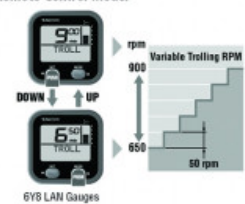

F30

POA

■ Tiller Handle Model

■ Remote Control Model

Specifications

Boat Details

Price	POA	Boat Brand	Yamaha
Model	F30	Length	0.00
Year	2025	Category	Boat Engines and Outboards
Hull Style		Hull Type	
Power Type	Power	Stock Number	F30LA
Condition	New	State	New South Wales
Suburb	TOORMINA	Engine Make	