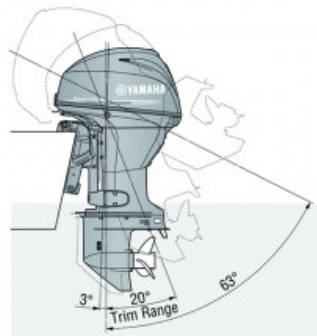

F30

POA

■ Tiller Handle Model

■ Remote Control Model

Specifications

Boat Details

Price	POA	Boat Brand	Yamaha
Model	F30	Length	0.00
Year	2025	Category	Boat Engines and Outboards
Hull Style		Hull Type	
Power Type	Power	Stock Number	F30LA
Condition	New	State	New South Wales
Suburb	TOORMINA	Engine Make	