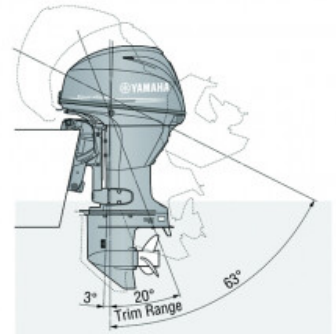

Specifications

Boat Details

Price	POA	Boat Brand	Yamaha
Model	F40	Length	0.00
Year	2025	Category	Boat Engines and Outboards
Hull Style		Hull Type	
Power Type	Power	Stock Number	F40LA
Condition	New	State	New South Wales
Suburb	TOORMINA	Engine Make	

Disclaimer

Our company offers the details of this vessel in good faith but cannot guarantee or warrant the accuracy of this information nor warrant the condition of the vessel. A buyer should instruct his agents and/or surveyors to investigate such details buyer desires validated. This vessel is offered subject to prior sale, price change or withdrawal without notice.