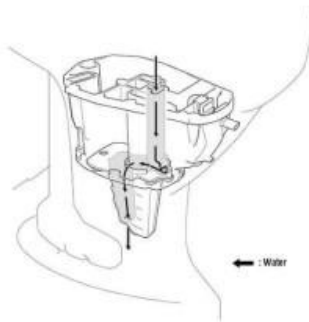

Specifications

Boat Details

Price	POA	Boat Brand	Yamaha
Model	T60	Length	0.00
Year	2025	Category	Boat Engines and Outboards
Hull Style		Hull Type	
Power Type	Power	Stock Number	T60LB
Condition	New	State	New South Wales
Suburb	TOORMINA	Engine Make	

Disclaimer

Our company offers the details of this vessel in good faith but cannot guarantee or warrant the accuracy of this information nor warrant the condition of the vessel. A buyer should instruct his agents and/or surveyors to investigate such details buyer desires validated. This vessel is offered subject to prior sale, price change or withdrawal without notice.