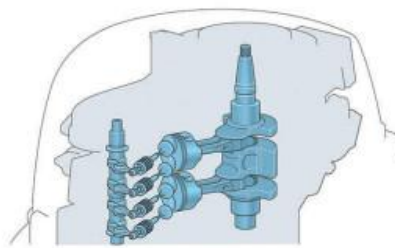

T9.9

POA

Specifications

Boat Details

Price	POA	Boat Brand	Yamaha
Model	T9.9	Length	0.00
Year	2025	Category	Boat Engines and Outboards
Hull Style		Hull Type	
Power Type	Power	Stock Number	FT9.9LEB
Condition	New	State	New South Wales
Suburb	TOORMINA	Engine Make	